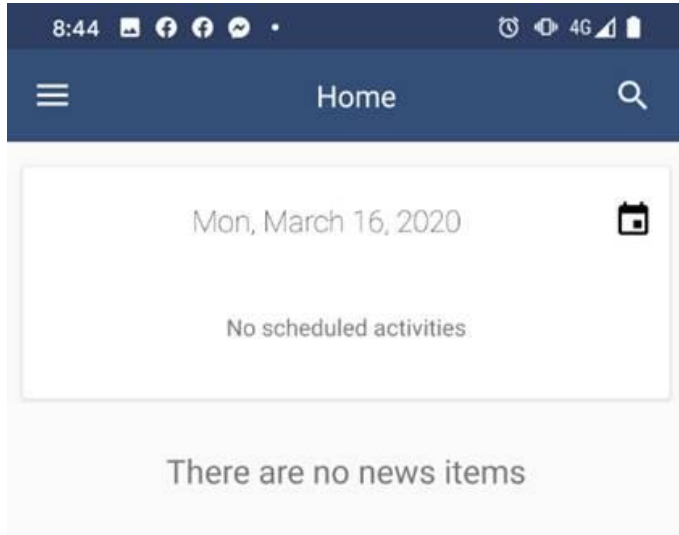

Step 5

This will allow a successful login to Compass if credentials are correct